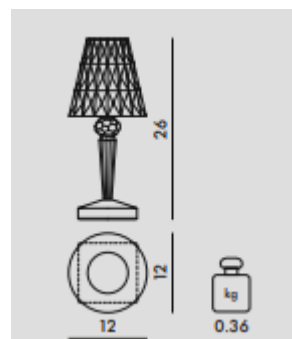

Battery

Battery is a compact table lamp innovatively characterised by the fact that it is 100% rechargeable thanks to a simple electric plug, with up to eight hours of battery life. This makes it easy to move, ideal for temporary contract set-ups, for use in cafés or in open air restaurants.

<i>Brand:</i>	KARTELL
<i>Item type:</i>	Table Lamp
<i>Item code:</i>	9140/B4
<i>Designer:</i>	Ferruccio Laviani
<i>Color:</i>	Crystal
<i>Dimension:</i>	Ø12 x 26cm

Click the link for more option and finishes: