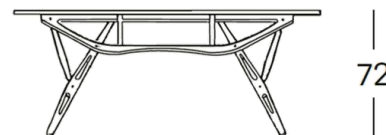

Brand: **Zanotta, Made in Italy**

Item type: Table

Item code: V2320/90X200/CAR

Designer: Carlo Mollino(1949)

Frame Color: Black

Top: Carrara marble

Dimension: 200 x 90 x 72

80x160 cm
90x180 cm
90x200 cm
90x220 cm