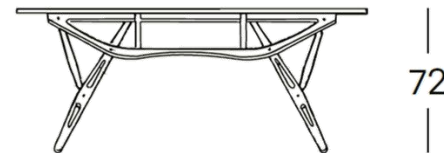

REALE

Bevelled edge plate glass top. Frame in wengé-stained or in walnut-dyed oak or painted with an open pore black or white finish.

Brand: **Zanotta, Made in Italy**

Item type: Table

Item code: V2320/90X180/WAL

Designer: Carlo Mollino (1949)

Frame: Walnut oak

Dimension: 180 x 90 x 72

80x160 cm
90x180 cm
90x200 cm
90x220 cm

Click the link for more options and finishes:

<https://www.zanotta.it/en-us/products/tables/reale>