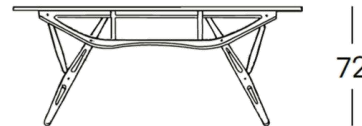

**REALE**

Bevelled edge plate glass top. Frame in wengé-stained or in walnut-dyed oak or painted with an open pore black or white finish.

Brand: **Zanotta, Made in Italy**

Item type: Table

Item code: V2320/80X160/NAT

Designer: Carlo Mollino (1949)

Frame: Natural Oak

Dimension: 160 x 80 x 72 cm

72

80x160 cm  
90x180 cm  
90x200 cm  
90x220 cm

Click the link for more options and finishes:

<https://www.zanotta.it/en-us/products/tables/reale>