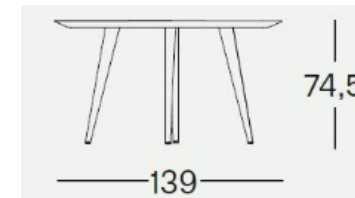

Brand: **Zanotta, Made in Italy**

Item type: Table

Item Code: V2317/139X123/OAK

Designer: Garcia Cumini

Top: Oak

Dimension: 139 x 123 x 74.5 cm

Click the link for more options and finishes:

<https://www.zanotta.it/en-us/products/tables/tweed>