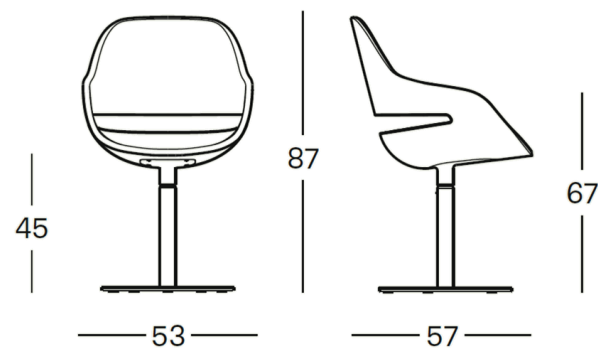

EVA 2269

Swivel base in varnished black or white steel. Body in integral polyurethane strengthened with a steel insert in black or white, matching the bases in the shades white or black respectively, or covered with non removable Ecofi re or leather and seat upholstered with flexible polyurethane.

Brand: **Zanotta, Made in Italy**

Item type: Armchair

Item code: V2269/CAT95

Designer: Ora Ito

General Cat 95

Upholstery: leather

Dimension: 53 x 57 x 87

Click the link for more options and finishes:
<https://www.zanotta.it/en-us/products/chairs>