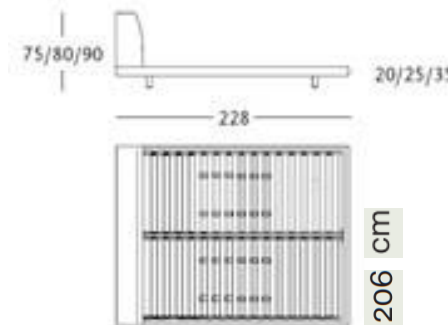

GREG Bed

Steel feet, with natural or black nickel-satin finish, that allow different heights of the bed. Demountable steel frame. Suspension in bent beech strips with stiffness adjusters. The beech strips are mounted on roll-up nylon chains. Headboard and base upholstered in polyurethane/ heat-bound polyester fibre. Removable fabric or leather cover. Upon request the bed size for 210 cm. long mattress is also available.

Brand: **Zanotta, Made in Italy**

Item type: Bed

Item code: V1865/C20/27704

Designer: Emaf Progetti

Head upholstery: Cat. 20 "VINS" 27704 (grey)

Headboard cushion: Cat. 20 "VINS" 27704 (grey)

Dimension: 206 x 228 x 90

Mattress not included.
Recommended Mesh/
Mattress size: 200 x 200

Click the link for more options and finishes:
<https://www.zanotta.it/en-us/products/beds>