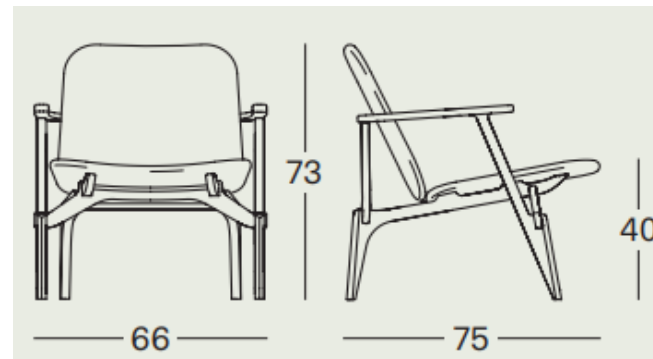

LOUISE

Solid beech frame, lacquered in the shades black or burgundy. Seat and backrest made of poplar multilayer with polyurethane upholstery. Removable cover in fabric or leather.

Brand: **Zanotta, Made in Italy**

Item type: Armchair

Item Code: V0887/980906

Designer: Philippe Nigro - 2018

Upholstery: PELLE 98 0906

Dimension: 66 x 75 x 73 cm

Click the link for more options and finishes:

<https://www.zanotta.it/en-us/products/armchairs/louise>