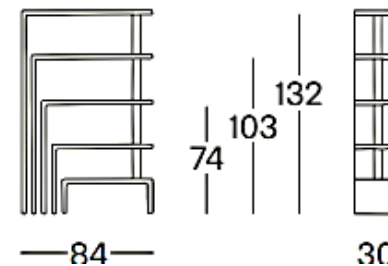

### **JOY**

Uprights and shelves in medium density fiberboard, finished with scratch resistant embossing in white, black, burgundy or dark blue green. Steel articulated joints painted black for the models black, burgundy or dark blue green, or in the shade white or the white model. The shelf unit is available with either five or seven shelves.

*Brand:* **Zanotta, Made in Italy**

*Item type:* Rotating shelf unit

*Item code:* V0712-5/PET

*Designer:* Achille Castiglioni

*Color:* Blue

*Dimension:* 84 x 30 x 132 cm

*Click the link for more options and finishes:*