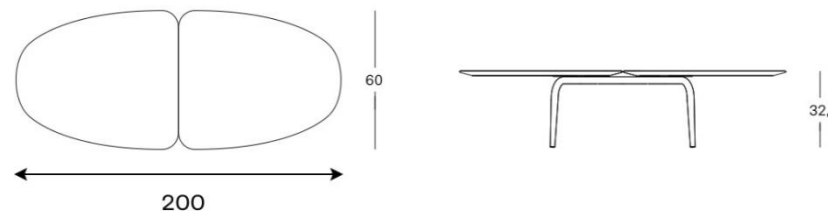

### **GRAPHIUM**

Coffee table inspired by two concepts and two natural elements: graphism and symmetry, marble and tropical butterflies. Black or white varnished steel frame. Black or white varnished steel frame. Tops available either in grey Calacatta marble, in red Lepanto marble or in Sahara Noir marble with stain-resistant protective varnish, in clear matt polyester.

*Brand:* **Zanotta, Made in Italy**

*Item type:* Small table

*Item code:* V0681/200060

*Designer:* Gabriele Rosa

*Top:* Red lepanto marble

*Dimension:* 200 x 60 cm

Click the link for more options and finishes: