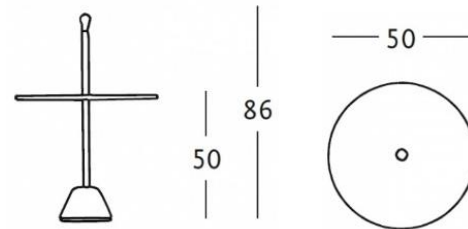

*Brand:* **Zanotta, Made in Italy**

*Item type:* Small table

*Item code:* V0360/WHT/BLK

*Colors:* Black, White, Amaranth

*Designer:* Achile & Pier Giacomo Castiglioni (1957)

*Dimension:* 50 x 50/86

*Click the link for more options and finishes:*