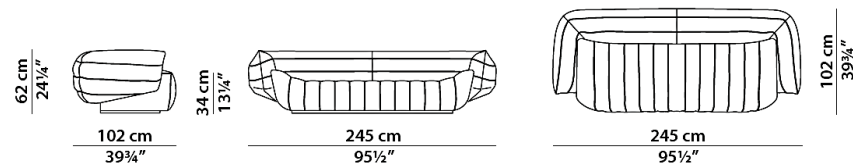

Brand: **Baxter, Made in Italy**

Item type: Sofa

Item code: TACTDI320A + TACTCT60FAA + TACTCUTA45A

Designer: Draga and Aurel

General Upholstery: Kashmir Plomb Leather

Dimension: 320 x 102 x 62 cm
Cushion 60 x 60 cm + 45 x 45 cm