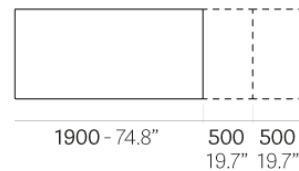

Brand: **Pedrali, Made in Italy**

Item type: Extended Table

Item Code: TML190X90/FR

Color: Bleached Ash

Designer: CMP Deisgn

Dimension: 190 x 90 x 73 cm

Please check the link for more options and finishes:

<https://www.pedrali.com/en-us/products/tables-design/malmo-tml>