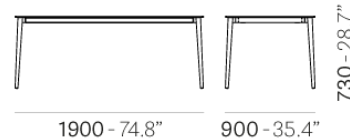

Brand: **Pedrali, Made in Italy**

Item type: Extended Table

Item Code: TML190X90/FR

Color: Bleached Ash

Designer: CMP Deisgn

Dimension: 190 x 90 x 73 cm

Please check the link for more options and finishes:

<https://www.pedrali.com/en-us/products/tables-design/malmo-tml>