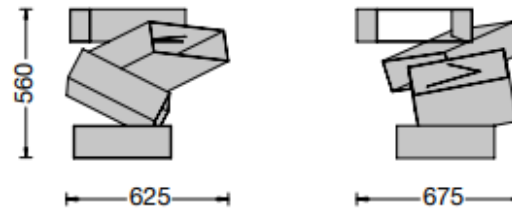

Brand: **Porro, Made in Italy**

Item type: Small Table

Item Code: T1BBTI

Designer: Front

Finish: Tineo

Dimension: 67.5 x 62.5 x 56cm

Click the link for more options and finishes:

<https://www.porro.com/en/products/collections/containers/hub/106>