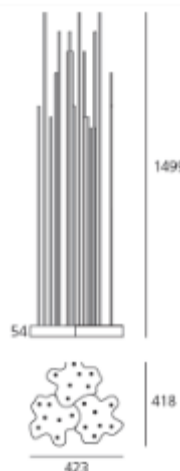

Reeds

Floor light fixture with diffuse emission, with monochromatic LED light sources. Available with IP20 protection rating for indoors, IP67 and IP68 for outdoors. IP67 and IP68 versions are available in Single or Triple shape. Light is diffused through 7 PMMA rods with different heights to give the impression of a reed bed and which can be screwed to the base by means of AISI 316 stainless steel bushes. Part of the light is also diffused on the floor around the base..

<i>Brand:</i>	ARTEMIDE , MADE IN ITALY
<i>Item type:</i>	Outdoor lamp
<i>Item Code:</i>	T087800
<i>Designer:</i>	Klaus Begasse
<i>Color:</i>	Anthracite grey
<i>Light Source:</i>	LED 28 WATTS

Click the link for more options and finishes: