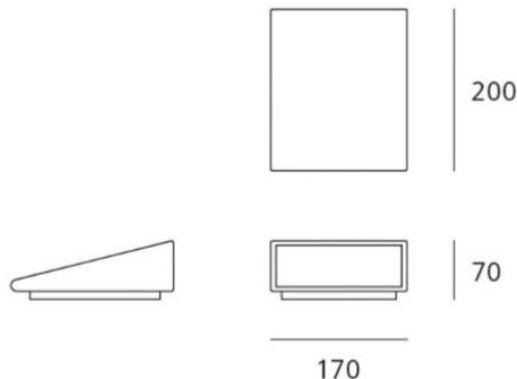

Cuneo

Lamp installable both on the ground to provide side lighting for drives or spacious areas in gardens, and on walls, to create a wall washer effect. It is possible to install the device with the light pointed either downwards or upwards. Materials: die-cast painted aluminium lamp unit; satin finish

Brand: ARTEMIDE, MADE IN ITALY
Item type: Wall Lamp
Item Code: T082700
Designer: Klaus Begasse
Color: Gray White
Light Source: 1 x LED ,17W, 220V-240V,595LM and 3000K
Dimension: L 20cm x W 17cm x H 7cm