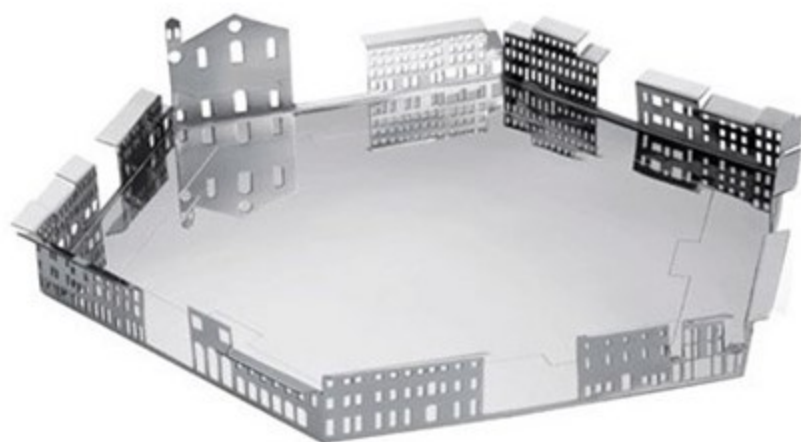

100 PIAZZE - PALMONOVA PIAZZA GRANDE

The most famous squares of Italy and monuments that surround them come alive in centerpieces designed by Fabio Novembre: from Turin to Lucca from Florence to Rome, just to name a few.

- Brand:* **DRIADE**
- Item type:* Tray
- Item code:* 8916031
- Designer:* PALMANOVA PIAZZA GRANDE
- Base color:* Stainless Steel tray.
- Dimension:* 58.5 x 67 x 10.5cm

Click the link for more options and finishes:

<http://www.driade.com/en/vasi-e-centritavola-100-piazze-venaria-reale>