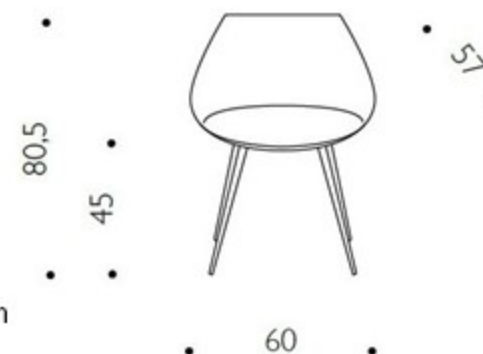

LAGO CHAIR

The Lago chair, designed by Philippe Starck for the manufacturer Driade. The seat is made entirely of hardened polyurethane, the legs are made of lacquered aluminium in a color according to the seat. Only suited for indoor usage.

Brand: **DRIADE**
Item type: CHAIR
Item code: 8620735
Designer: Philippe Starck
Color: Red
Dimension: 47.5 x 58 x 47/80 cm

Click the link for more options and finishes:
<http://www.driade.com/en/lago>