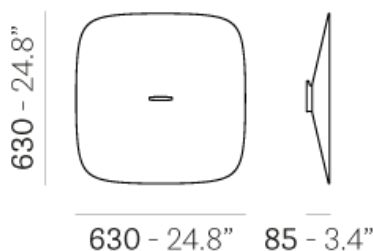

<i>Brand:</i>	Pedrali, Made in Italy
<i>Item type:</i>	Acoustic Panel
<i>Item Code:</i>	SNZ01P/TC366ST
<i>Designer:</i>	Marcello Zilliani
<i>Color:</i>	TC366-2402
<i>Dimension:</i>	63 x 63 x 18cm

Click the link for more options and finishes: