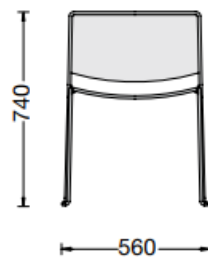

### **Spindle**

Extremely resistant, stackable, equally suitable for workplaces, homes and communities, Spindle is made of extra - small section chromium-plated wire. The great lightness of the design and of the material is enhanced by the surfaces of the seat and of the back: two shelves of curved plywood. Made also in the stool version, is available in all glossy colours of our collection, in leather or eco-leather.

*Brand:* **Porro, Made in Italy**

*Item type:* Chair

*Item Code:* SDSNO/G55

*Designer:* Piero Lissoni

*Finish:* Glossy Black Lacquered

*Dimension:* 56 x 54 x 74cm

*Click the link for more options and finishes:*