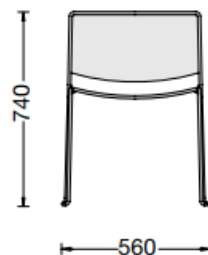

### **Spindle**

Extremely resistant, stackable, equally suitable for workplaces, homes and communities, Spindle is made of extra - small section chromium-plated wire. The great lightness of the design and of the material is enhanced by the surfaces of the seat and of the back: two shelves of curved plywood. Made also in the stool version, is available in all glossy colours of our collection, in leather or eco-leather.

*Brand:* **Porro, Made in Italy**

*Item type:* Chair

*Item Code:* SDSBI/G01

*Designer:* Piero Lissoni

*Finish:* Glossy White Lacquered

*Dimension:* 56 x 54 x 74cm

*Click the link for more options and finishes:*