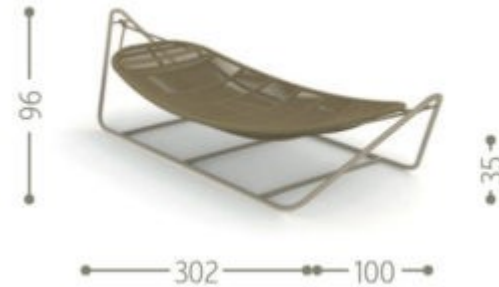

Panama Hammock

With its original shape, the Hammock of Panama collection is perfect to personalize your garden. Large but not bulky, its structure results to be light thanks to its aluminium structure and to the seat made of synthetic nautical ropes. The oscillating move is guaranteed by ropes which are firmly hooked to the structure assuring a moment of pure relax.

Brand: **TALENTI**

Item type: Relax

Item code: PANA-GR

Designer: Ludovica + Roberto Palomba

Color: Graphite

Dimension: 302 x 100 x 35/96 cm

Please click the link for more option and finishes:

<https://en.talentiurl.com/prodotti/panama-hammock/>