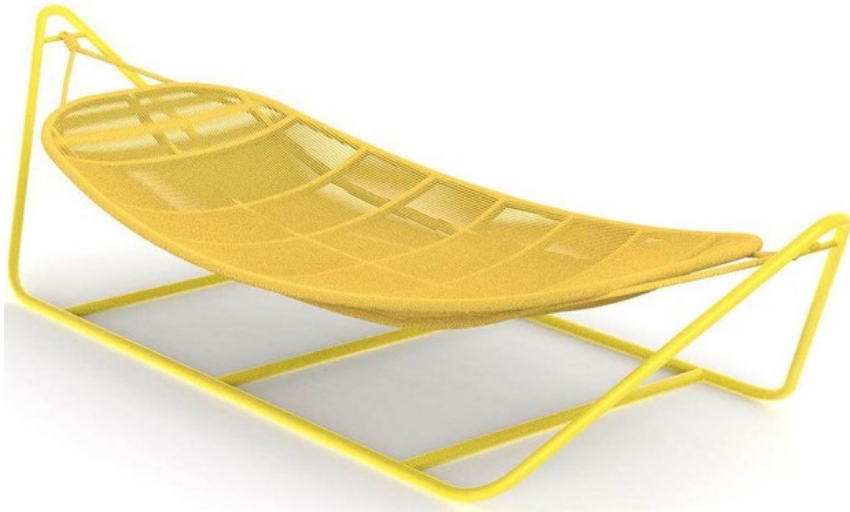

Panama Hammock

With its original shape, the Hammock of Panama collection is perfect to personalize your garden. Large but not bulky, its structure results to be light thanks to its aluminium structure and to the seat made of synthetic nautical ropes. The oscillating move is guaranteed by ropes which are firmly hooked to the structure assuring a moment of pure relax.

Brand: **TALENTI**

Item type: Relax

Item code: PANA-GI

Designer: Ludovica + Roberto Palomba

Color: Yellow

Dimension: 302 x 100 x 35/96 cm

Please click the link for more option and finishes:

<https://en.talentiurl.com/prodotti/panama-hammock/>