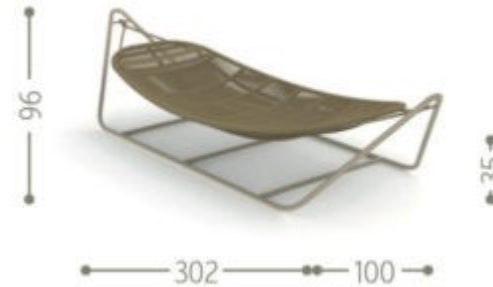

Panama Hammock

With its original shape, the Hammock of Panama collection is perfect to personalize your garden. Large but not bulky, its structure results to be light thanks to its aluminium structure and to the seat made of synthetic nautical ropes. The oscillating move is guaranteed by ropes which are firmly hooked to the structure assuring a moment of pure relax.

Brand: **TALENTI**

Item type: Relax

Item code: PANA-GI

Designer: Ludovica + Roberto Palomba

Color: Yellow

Dimension: 302 x 100 x 35/96 cm

Please click the link for more option and finishes:

<https://en.talentiurl.com/prodotti/panama-hammock/>