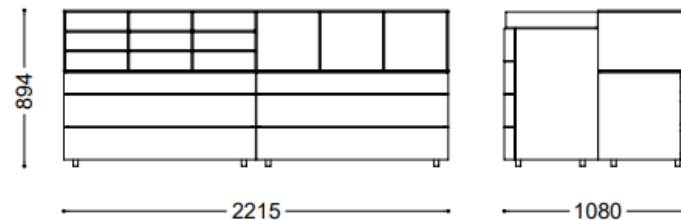

Brand: **Porro, Made in Italy**

Item type: Island Cabinet

Item Code: PO177.00/2018

Designer: Gabrielle e Oscar Buratti

Finish: W20 and E05 Mongoi with C27 Saddle Leather Seat

Dimension: 221.5 x 108 x 89.4cm