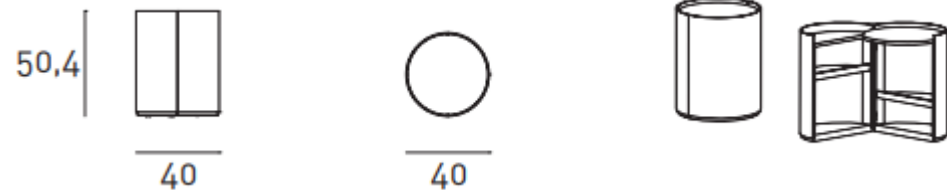

*Brand:* **Living Divani, Made in Italy**

*Item type:* Night table

*Item Code:* MONV040

*Designer:* Mist-O

*Finish:* Left opening: Charcoal dyed oak

*Dimension:* 40Ø x 50.4 cm

*Click the link for more options and finishes:*