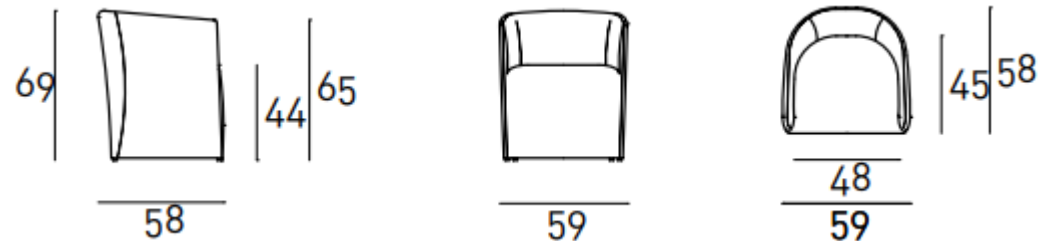

Brand: **Living Divani, Made in Italy**

Item type: armchair

Item Code: MAJVPO58/BAS

Designer: Piero Lissoni

Upholstery: Nita Basic

Dimension: 58x59x69cm

Click the link for more options and finishes:

<https://livingdivani.it/en/products/armchairs-and-chairs/maja-d-chair-armchair-coat/>