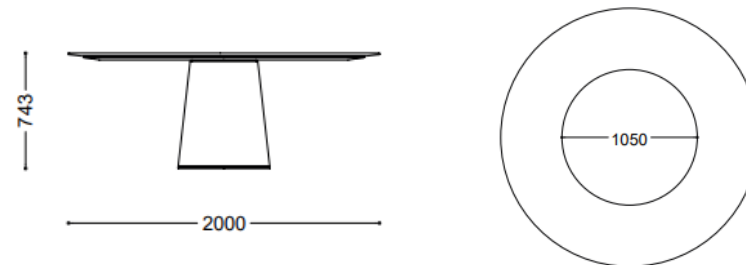

Grey Valentine

Materic

The Materic table, is a sculptural object where the absolute simplicity of design is juxtaposed to the sophistication of materials and workmanships. Materic features a round and tapered table top, laying on a turned truncated cone as a base. The rotating tray in the middle is perfectly flush with the top and is cut from the same marble slab thanks to the precision of water-jet technology. The use of the same slab and the coplanarity ensure a spectacular uniformity of the top surface and texture.

Brand: **Porro, Made in Italy**

Item type: Dining Table

Item Code: MA218/R58

Designer: Piero Lissoni

Top Finish: R54 Valentine Grey

Base: W71 black stained ash solid glossy marble finish

Dimension: 200Ø x 74.3cm / Lazy Susan: 105Ø