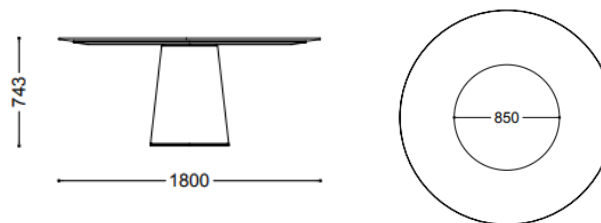

Grey Valentine

Materic

The Materic table, is a sculptural object where the absolute simplicity of design is juxtaposed to the sophistication of materials and workmanships. Materic features a round and tapered table top, laying on a turned truncated cone as a base. The rotating tray in the middle is perfectly flush with the top and is cut from the same marble slab thanks to the precision of water-jet technology. The use of the same slab and the coplanarity ensure a spectacular uniformity of the top surface and texture.

Brand: **Porro, Made in Italy**

Item type: Dining Table

Item Code: MA218/R56

Designer: Piero Lissoni

Finish: Grey Valentine Marble with Solid Ash Wood Base

Dimension: 180Ø x 74.3cm / Lazy Susan: 85Ø

Click the link for more options and finishes: