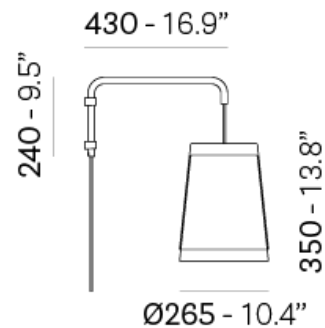

L001W

L001 is a collection of lamps with an iconic design consisting of elements capable of creating different combinations. Wall lamp with injection moulded polycarbonate diffuser, visible cable and steel tube frame. Available in different sizes, with single or double diffuser.

<i>Brand:</i>	Pedrali, Made in Italy
<i>Item type:</i>	Wall Lamp
<i>Item Code:</i>	L001W40/A/FU/NEF
<i>Color:</i>	Fume
<i>Designer:</i>	Alberto Basaglia E Natalia Rota Nodari
<i>Dimension:</i>	26.5 dia x 43 x 24 cm