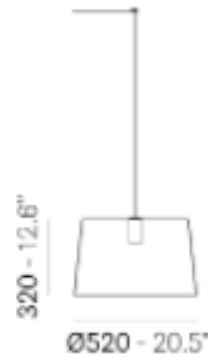

L001CW

L001 is a collection of lamps with an iconic design consisting of elements capable of creating different combinations. Suspension lamp with injection moulded polycarbonate diffuser. Available in different sizes, with single or double diffuser. The length of the cable can be 3000, 6000, 8000 mm with 2, 4, 5 cable clamps.

Brand: **Pedrali, Made in Italy**

Item type: Ceiling Lamp

Item Code: L001CW/B/FU8

Color: FUME

Designer: Alberto Basaglia E Natalia Rota Nodan

Dimension: 52 dia x 320 cm

Please check the link for more options and finishes: