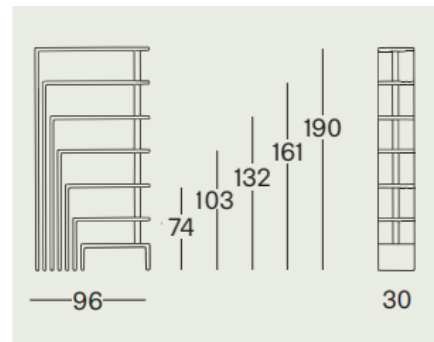

JOY

Uprights and shelves in medium density fiberboard, finished with scratch resistant embossing in white, black, burgundy or dark blue green. Steel articulated joints painted black for the models black, burgundy or dark blue green, or in the shade white or the white model. The shelf unit is available with either five or seven shelves.

Brand: **Zanotta, Made in Italy**

Item type: Rotating shelf unit

Item code: V0712-7/PET

Designer: Achille Castiglioni

Color: Blue

Dimension: 96 x 30 x 190 cm

Click the link for more options and finishes:

<https://www.zanotta.it/en-us/products/other-furniture/joy>