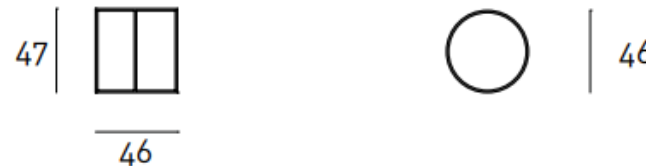

Ile

Table in different heights and sizes, with 8mm thick tempered glass top available for indoor and outdoor.

Brand: **Living Divani, Made in Italy**

Item type: Small table

Item Code: ILEV04636/CRYS

Designer: Piero Lissoni

Material: Blue Crystal Top

Dimension: 46Ø x 47 cm

Click the link for more options and finishes:

<https://livingdivani.it/en/products/tables-and-complements/ile-table/>