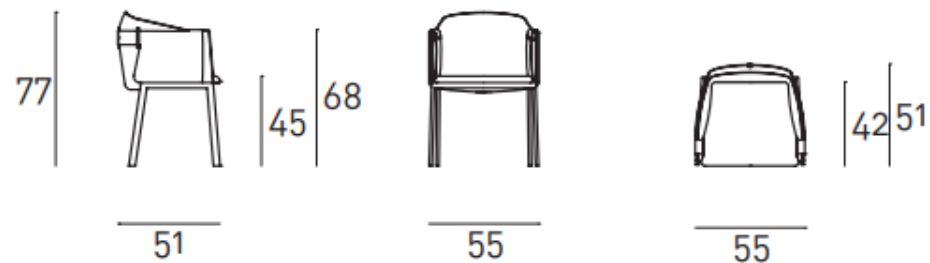

Brand: **Living Divani, Made in Italy**

Item type: armchair

Item Code: GRAPOLO/BLU/NERO

Designer: Giopato & Coombes

Upholstery: Blue Nero

Dimension: 51 x 55 x 77 cm

Click the link for more options and finishes: