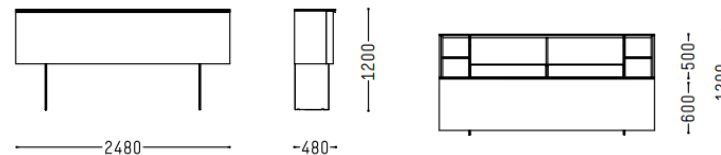

### **Gallery**

Gallery Low Cupboard is a sideboard with a clean and rational design. The appeal of this sideboard is also the peculiar effect created by the mirror back panel that makes the internal matt lacquered shelves, available in one of the 24 colors of the collection, brighter and more precious. The covering top is available in a lot of finishes: from the matt or glossy lacquered colours, through the 18 Porro woods until a refined and elegant selection of marbles, available in matt or glossy finish. The low cupboard rests on a minimal iron finish metal foot. Gallery Low Cupboard is available in two widths: 3000 mm and 2480 mm.

*Brand:* **Porro, Made in Italy**

*Item type:* Low Cupboard

*Item Code:* GLL02T+GLL02N/W31

*Designer:* Gabrielle e Oscar Buratti

*Finish:* W31 Black Stained Hemlock, L83 Giallo Mustard with R54 Sahara Noir Marble

*Dimension:* 248 x 48 x 115cm

*Click the link for more options and finishes:*

<https://www.porro.com/en/products/collections/containers/gallery+low+cupboard/105>