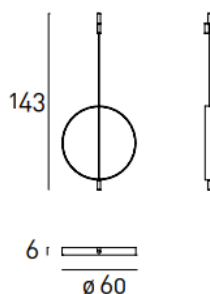

### **Galileo**

Wall mirror composed of a 60x5mm calendered steel plate structure, welded to a rear ring on which are screwed aluminum plates to secure the mirror on the wall. Mirror, 4mm thick, coupled with an HPL panel and screwed to the ring. Stainless steel cable, passing through the circumference of the mirror, with the steel wall mirror support and end stop element, fixed to its end.

*Brand:* **Living Divani, Made in Italy**

*Item type:* Mirror

*Item Code:* GALS060

*Designer:* Mario Ferrarini

*Finish:* Bronze Finish

*Dimension:* 60Ø x 131 cm

Click the link for more options and finishes: