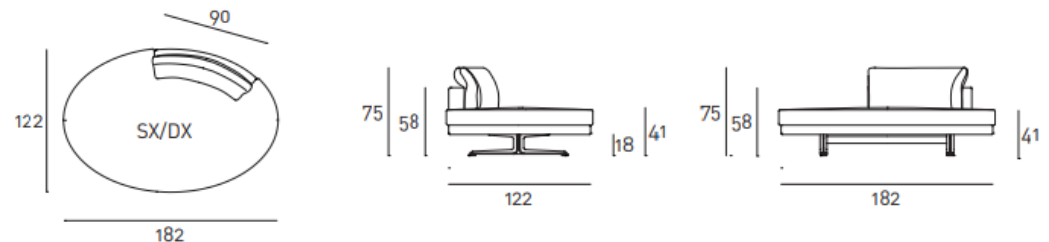

Floyd Eliptical

Padding in differentiated density polyurethane foam, covered with a quilted mat in pre-washed and sterilized goose down, stitched into separate compartments.

Brand: Living Divani, Made in Italy

Item type: sofa

Item Code: FLHE182C

Designer: Piero Lissoni

Upholstery: Leather Caresse Col. 808

Dimension: 182 x 122 x 75 cm

Click the link for more options and finishes:

<https://livingdivani.it/en/products-materials/sofas/floyd-hi-divano-sofa/>