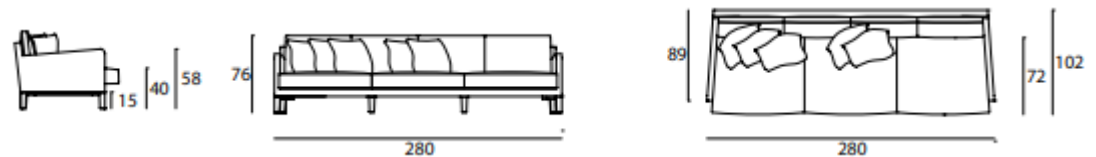

*Brand:* **Living Divani, Made in Italy**

*Item type:* Sofa

*Item Code:* DUMD280

*Designer:* Piero Lissoni

*Upholstery:* Cat Special Stone 07

*Dimension:* 280 x 102 x 76 cm

Click the link for more options and finishes: