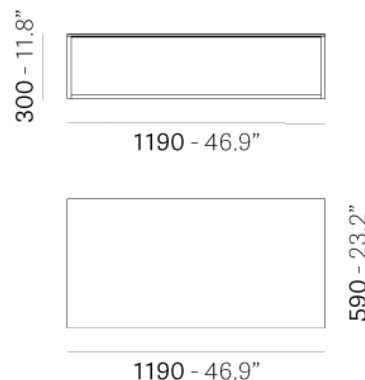

Code Table

Code collection comes from a structural frame that becomes a drawing. Coffee table with steel tube 20x20 mm frame and rectangular 1190x590mm marble or solid laminate top.

<i>Brand:</i>	Pedrali, Made in Italy
<i>Item type:</i>	Small Table
<i>Item Code:</i>	CODE/119X59X30/NE/MGC
<i>Designer:</i>	Pedrali R & D
<i>Top :</i>	Grigio Camico Marble
<i>Frame:</i>	Black
<i>Dimension:</i>	119 x 59 x 30 H cm