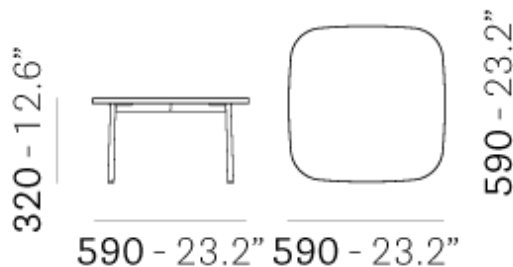

Art. BDT_59X59X32