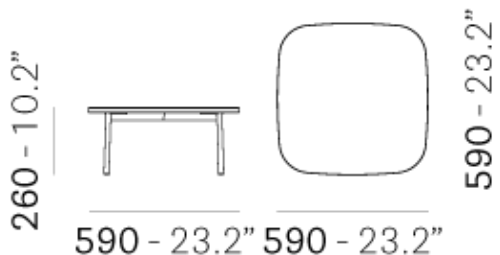

Buddy

Soft lines and clean design distinguish Buddy low tables, thanks to their friendly and versatile character can complete the interiors of every environment. Coffee table available in two different heights with steel tube frame Ø 20mm and square 590x590mm marble, composite or solid laminate top.

<i>Brand:</i>	Pedrali, Made in Italy
<i>Item type:</i>	Small Table
<i>Item Code:</i>	BDT59X59X26/OA/MBA
<i>Designer:</i>	Busetti Garuti Redaelli
<i>Top :</i>	White Marble
<i>Frame:</i>	Antique Brass
<i>Dimension:</i>	59 x 59 x 26H cm

Art. BDT_59X59X26