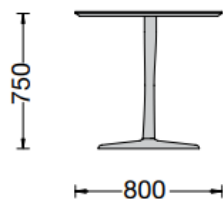

### **Join**

Join, designed by Decoma Design, is a table with a circular, oval, square with rounded corners or irregular top, featured by a bearing, 'drop' shaped leg with a suggestive geometric volume. It is available in three different diameters (800 mm, 1000 mm, 1250 mm) and other 5 dimensions. Join will suit either public or private spaces. The structure is white or black lacquered aluminium. Top can be matt and glossy lacquered in all the colours of our collection and high resistance white matt lacquered.

*Brand:* **Porro, Made in Italy**

*Item type:* Table

*Item Code:* B1J/L01

*Designer:* Decoma Design

*Finish:* L01 Bianco Moon

*Dimension:* 80Ø x 75 cm

*Click the link for more options and finishes:*

<https://www.porro.com/en/products/collections/tables/join/32>