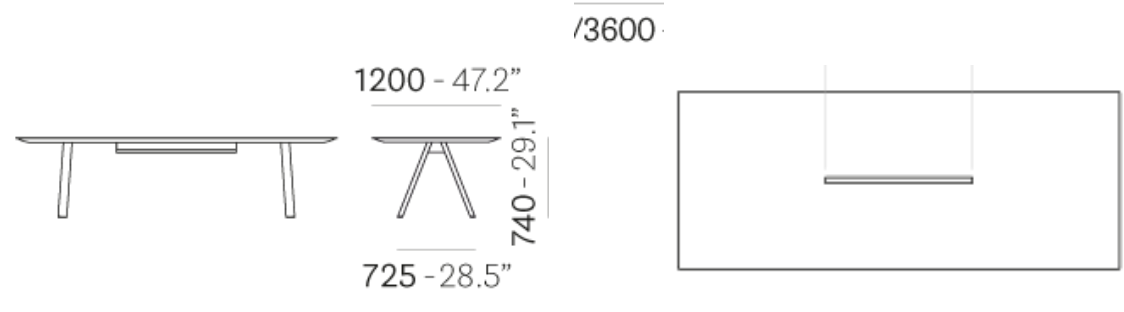

ARKI-Table

Arki-Table is linear and rigorous from a structural point of view, but at the same time versatile and designed for different uses. Table with steel trestle legs, ultra-thin solid laminate top with cable management supported by an extruded aluminium frame.

<i>Brand:</i>	Pedrali, Made in Italy
<i>Item type:</i>	Table
<i>Item Code:</i>	ARK360X120NE/FNPNECCO
<i>Designer:</i>	Pedrali R&D
<i>Top :</i>	4511 (Wood Looks)
<i>Legs:</i>	Black
<i>Dimension:</i>	360 x 120 x 74