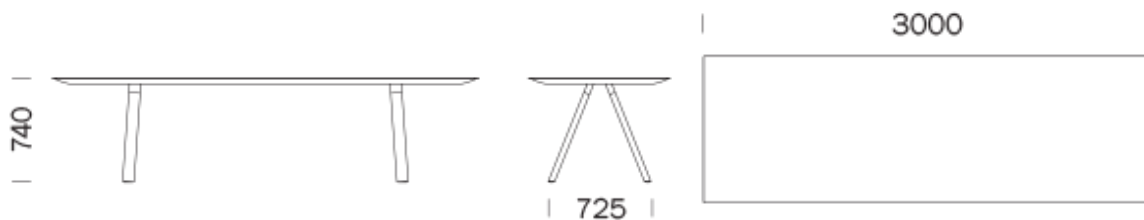

ARKI-Table

Arki-Table is linear and rigorous from a structural point of view, but at the same time versatile and designed for different uses. Table with steel trestle legs, ultra-thin solid laminate top with cable management supported by an extruded aluminium frame.

<i>Brand:</i>	Pedrali, Made in Italy
<i>Item type:</i>	Table
<i>Item Code:</i>	ARK300X120NE/COM4511
<i>Designer:</i>	Pedrali R&D
<i>Top :</i>	4511 (Wood Looks)
<i>Legs:</i>	Black
<i>Dimension:</i>	300 x 120 x 74