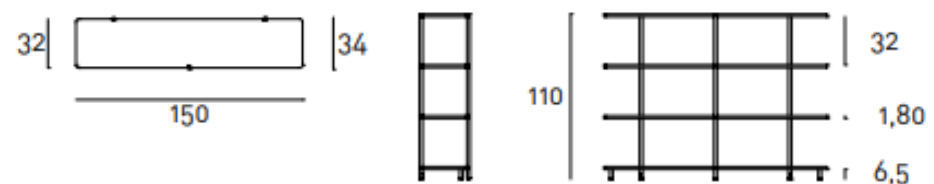

Aero

Bookshelf consisting of double-panelled shelves, constituted by a frame in solid beech wood and board honeycomb, enclosed by two aluminium plates.

Brand: **Living Divani, Made in Italy**

Item type: Book shelf

Item Code: AERL761/BLK

Designer: Shibuleru

Finish: Matt Black Powder Coat Finish

Dimension: 150 x 34 x 110 cm

Click the link for more options and finishes:

<https://livingdivani.it/en/products/tables-and-complements/aero/>