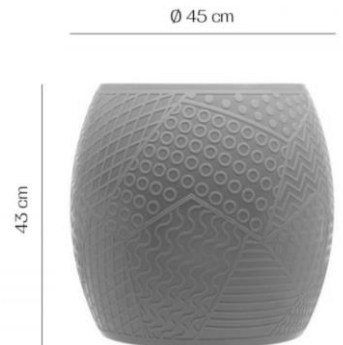

Roy

Designed for Kartell by Alessandro Mendini, Italian an architect and designer. The concept behind the Roy is based on traditional Chinese stools; a barrel-shaped structure which enhances the weight support of the stool. The Roy is also decorated with a graphic pattern, a homage to Roy Lichtenstein, an American pop artist. The Roy is a multi-functional and extremely versatile accessory, it can function as a side table, a stool, a stand and you can find it anywhere around your home, office, shop. While the small size means you can fit the Roy stool everywhere, can be moved around and easily stored. The stool is available in 5 colours: black, white, powder, blue and petroleum.

<i>Brand:</i>	KARTELL
<i>Item type:</i>	Side table
<i>Item code:</i>	8854/RO
<i>Designer:</i>	Alessandro Mendini
<i>Color:</i>	Petroleum Green

Click the link for more option and finishes:

https://www.kartell.com/cz/en/kteu/shop/product/roy/kar08854_oz