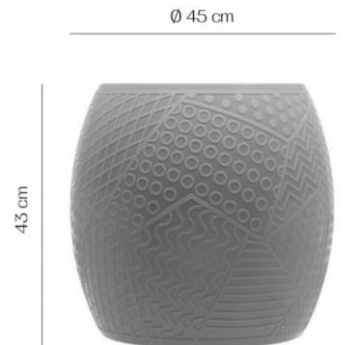

### Roy

Designed for Kartell by Alessandro Mendini, Italian an architect and designer. The concept behind the Roy is based on traditional Chinese stools; a barrel-shaped structure which enhances the weight support of the stool. The Roy is also decorated with a graphic pattern, a homage to Roy Lichtenstein, an American pop artist. The Roy is a multi-functional and extremely versatile accessory, it can function as a side table, a stool, a stand and you can find it anywhere around your home, office, shop. While the small size means you can fit the Roy stool everywhere, can be moved around and easily stored. The stool is available in 5 colours: black, white, powder, blue and petroleum.

<i>Brand:</i>	<b>KARTELL</b>
<i>Item type:</i>	Side table
<i>Item code:</i>	8854/BL
<i>Designer:</i>	Alessandro Mendini
<i>Color:</i>	Blue

*Click the link for more option and finishes:*

[https://www.kartell.com/cz/en/kteu/shop/product/roy/kar08854\\_02](https://www.kartell.com/cz/en/kteu/shop/product/roy/kar08854_02)