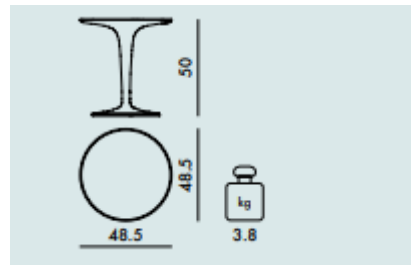

TIPTOP

Tip Top is a small side table, light and versatile, formed of a single base supporting the solid 48 cm diameter table top. The combination of the coloured top and the transparent, hollow leg gives depth to the structure.

- Brand:* **KARTELL**
Item type: Small table
Item code: 8600/B4
Designer: Philippe Starck with Eugeni Quitllet
Color: Crystal
Dimension: Ø48.5 x 50

Click the link for more option and finishes:

<https://www.kartell.com/Fl/best-sellers/tiptop/08600>