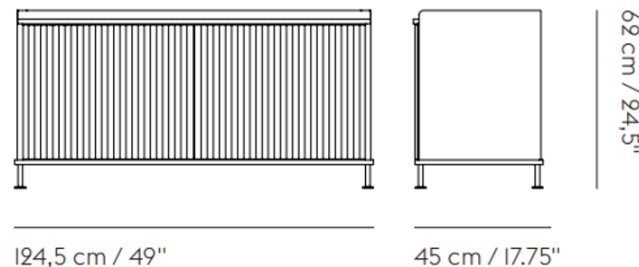

### **Enfold Sideboard Low**

Bringing the industrial elements of factories into the home is the Enfold Sideboard. Made from a lacquered steel that gently enfolds the top and bottom in solid oak, the Enfold Sideboard fuses cold and warm materials for a unique expression. The design comes in two sizes: one vertical, one horizontal, both with a set of adjustable shelves—the horizontal has two shelves that can be placed across five different levels while the vertical has a single shelf to be placed across three different levels.

*Brand:* **Muuto, Made in Denmark**

*Item type:* Buffet Table

*Item Code:* 83620

*Designer:* Thomas Bentzen

*Color:* Black

*Dimension:* 124.5 x 45 x 62cm

*Click the link for more options and finishes:*

<https://muuto.com/enfold-sideboard-low-black-black>