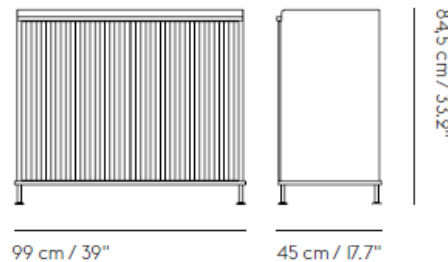

### **Enfold Sideboard Low**

Bringing the industrial elements of factories into the home is the Enfold Sideboard. Made from a lacquered steel that gently enfolds the top and bottom in solid oak, the Enfold Sideboard fuses cold and warm materials for a unique expression. The design comes in two sizes: one vertical, one horizontal, both with a set of adjustable shelves—the horizontal has two shelves that can be placed across five different levels while the vertical has a single shelf to be placed across three different levels.

*Brand:* **Muuto, Made in Denmark**

*Item type:* Buffet Table

*Item Code:* 83603

*Designer:* Thomas Bentzen

*Color:* Yellow/Yellow

*Dimension:* 99 x 45 x 84.5cm

*Click the link for more options and finishes:*