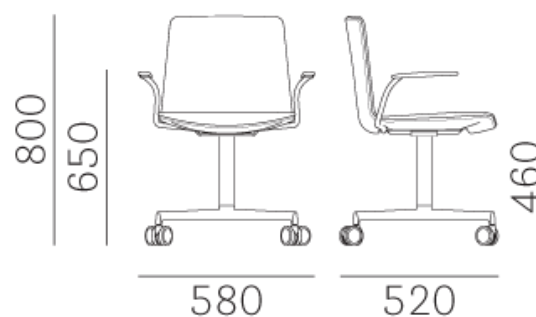

Noa 728

The seat is upholstered and contained in a polycarbonate shell with a glossy outer surface. The armrest are in white or black polycarbonate matching the outer shell. Die casted aluminum central base with 4 spokes with castors. The upholstery can be either with fabric or leather, the polycarbonate shell is available in white or black.

Brand: **Pedrali, Made in Italy**

Item type: Armchair, swivel with castor

Item Code: 728/G63NE/NERO

Designer: Marc Sadler

Shell: Black

Upholstery: Cat. G63 Grey (fabric)

Dimension: 56 x 52 x 76 cm

Click the link for more options and finishes: